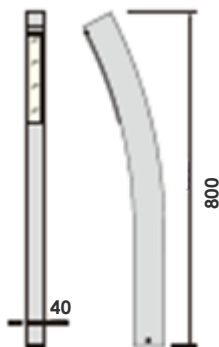

## BALIZAS EXTERIOR

**FAYCOBA**  
Alumbrado publico LED

LED

INY.ALUMINIO

NEW

76LED,s

■C-143LED-H80  
8W-SMD-450Lm  
H=80